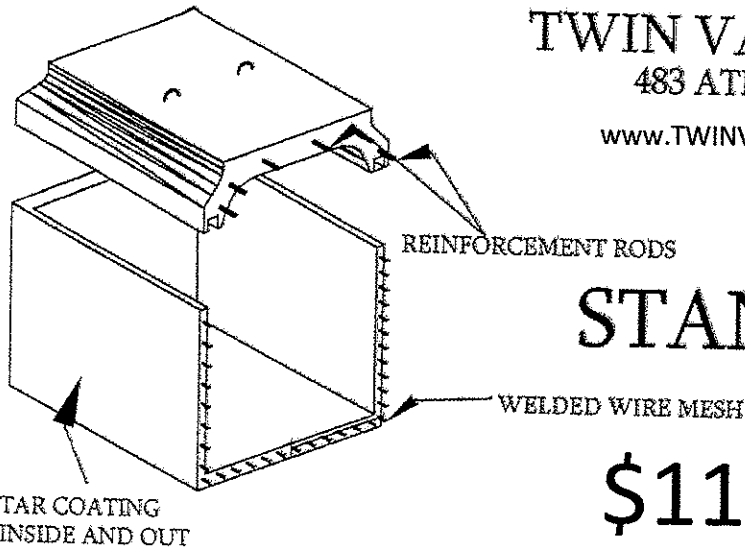

TWIN VALLEY MEMORIAL PARK

483 ATHENA DRIVE, DELMONT PA 15626

www.TWINVALLEYMEMORIALPARK.com (724) 468-5184

STANDARD VAULT

$1150.00