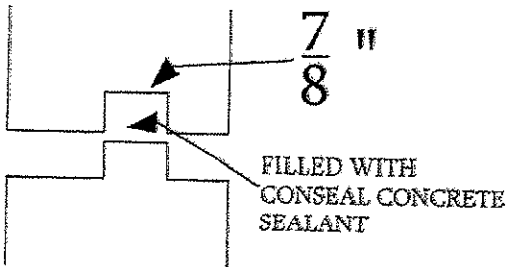

*HIGH STRENGTH CONCRETE

*REINFORCED WITH WELDED WIRE MESH

DOMINION VAULT

\$1250.00

ALL PRICES ARE SUBJECT TO CHANGE WITHOUT NOTICE!