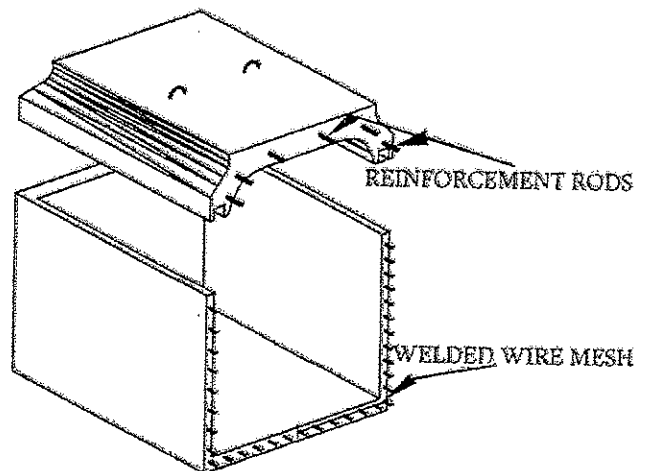

*HIGH STRENGTH CONCRETE

*REINFORCED WITH WELDED WIRE MESH

DOMINION VAULT

\$1250.00

ALL PRICES ARE SUBJECT TO CHANGE WITHOUT NOTICE!