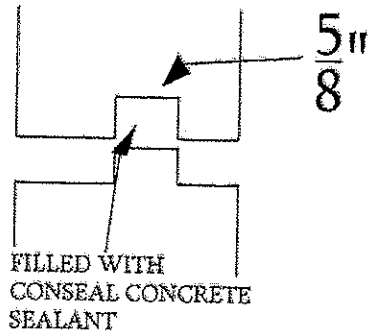

BOTH VAULTS BUILT USING:

*EMULSION TAR COATING INSIDE AND OUT

*HEAVY DUTY REINFORCEMENT RODS

*HIGH STRENGTH CONCRETE

*REINFORCED WITH WELDED WIRE MESH

DOMINION VAULT

$1250.00