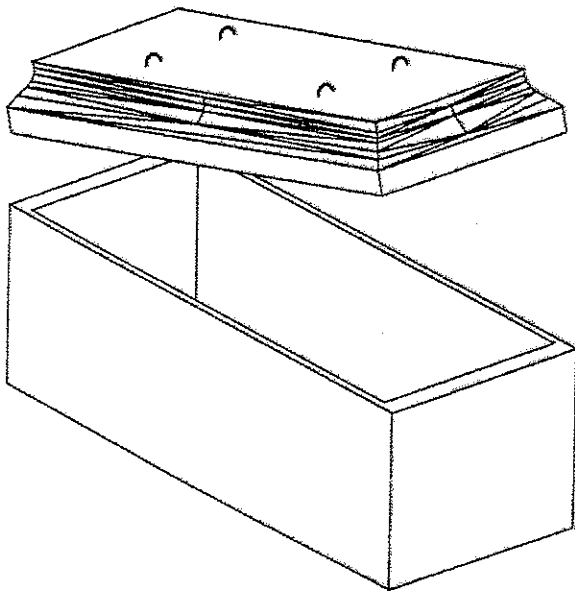

TWIN VALLEY MEMORIAL PARK

483 ATHENA DRIVE, DELMONT PA 15626

www.TWINVALLEYMEMORIALPARK.com (724) 468-5184

STANDARD VAULT

\$1150.00

BOTH VAULTS BUILT USING:

*EMULSION TAR COATING INSIDE AND OUT

*HEAVY DUTY REINFORCEMENT RODS

*HIGH STRENGTH CONCRETE

*REINFORCED WITH WELDED WIRE MESH

DOMINION VAULT

\$1250.00

ALL PRICES ARE SUBJECT TO CHANGE WITHOUT NOTICE!