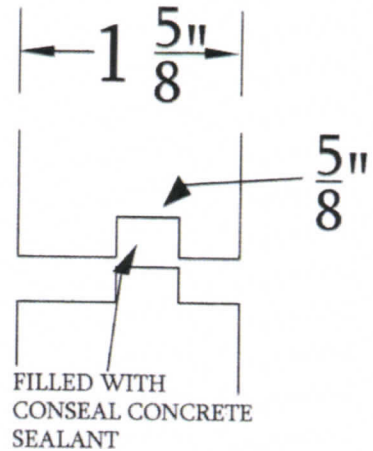

TWIN VALLEY MEMORIAL PARK

483 ATHENA DRIVE, DELMONT PA 15626

www.TWINVALLEYMEMORIALPARK.com (724) 468-5184

STANDARD VAULT

$990.00

BOTH VAULTS BUILT USING:

*EMULSION TAR COATING INSIDE AND OUT

*HEAVY DUTY REINFORCMENT RODS

*HIGH STRENGTH CONCRETE

*REINFORCED WITH WELDED WIRE MESH

DOMINION VAULT

$1040.00