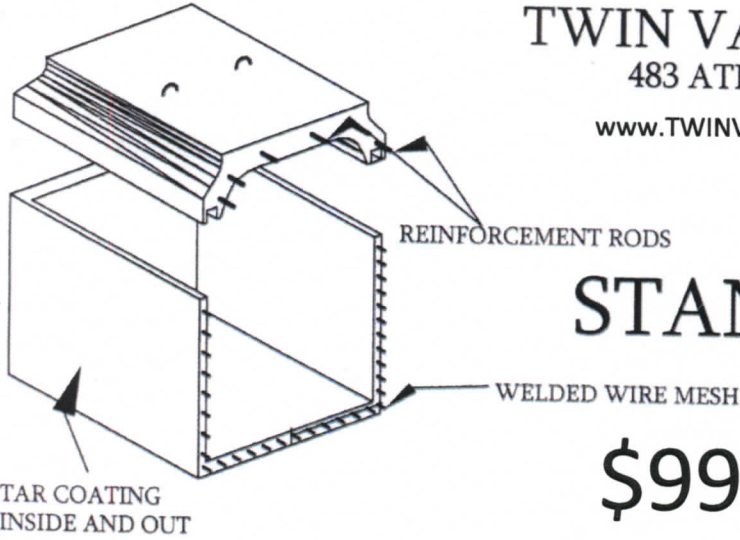

TWIN VALLEY MEMORIAL PARK

483 ATHENA DRIVE, DELMONT PA 15626

www.TWINVALLEYMEMORIALPARK.com (724) 468-5184

STANDARD VAULT

$990.00