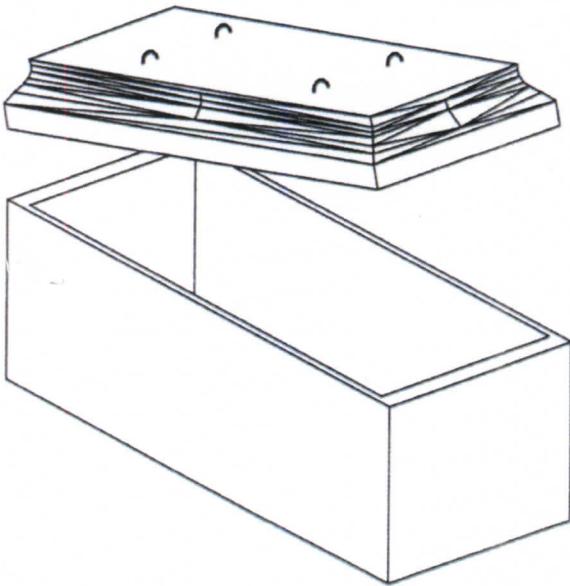

TWIN VALLEY MEMORIAL PARK

483 ATHENA DRIVE, DELMONT PA 15626

www.TWINVALLEYMEMORIALPARK.com (724) 468-5184

STANDARD VAULT

\$990.00

BOTH VAULTS BUILT USING:

*EMULSION TAR COATING INSIDE AND OUT

*HEAVY DUTY REINFORCMENT RODS

*HIGH STRENGTH CONCRETE

*REINFORCED WITH WELDED WIRE MESH

DOMINION VAULT

\$1040.00