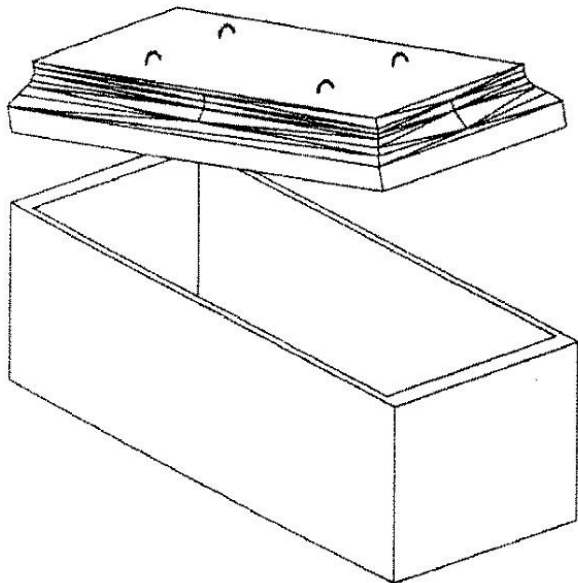

TWIN VALLEY MEMORIAL PARK

483 ATHENA DRIVE, DELMONT PA 15626

www.TWINVALLEYMEMORIALPARK.com (724) 468-5184

STANDARD VAULT

\$1050.00

BOTH VAULTS BUILT USING:

*EMULSION TAR COATING INSIDE AND OUT

*HEAVY DUTY REINFORCEMENT RODS

*HIGH STRENGTH CONCRETE

*REINFORCED WITH WELDED WIRE MESH

DOMINION VAULT

\$1100.00

ALL PRICES ARE SUBJECT TO CHANGE WITHOUT NOTICE!