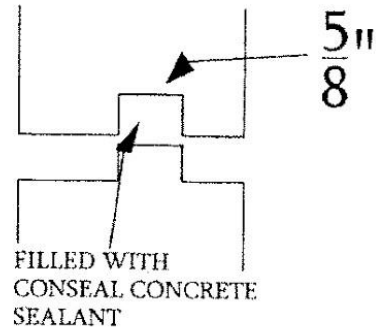

BOTH VAULTS BUILT USING:

*EMULSION TAR COATING INSIDE AND OUT

*HEAVY DUTY REINFORCEMENT RODS

*HIGH STRENGTH CONCRETE

*REINFORCED WITH WELDED WIRE MESH

DOMINION VAULT

$1100.00