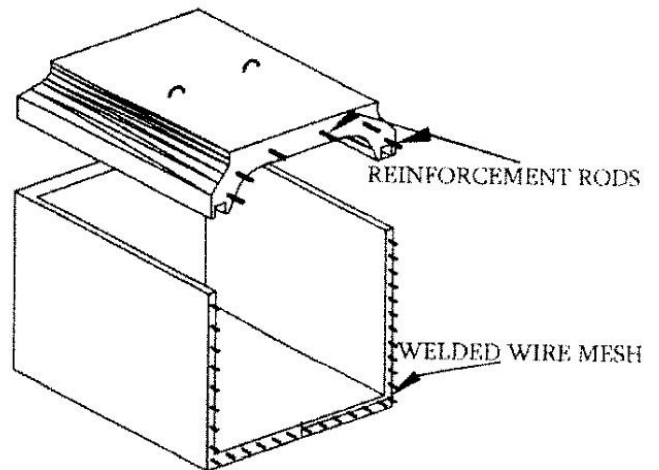

*HIGH STRENGTH CONCRETE

*REINFORCED WITH WELDED WIRE MESH

DOMINION VAULT

\$1100.00

ALL PRICES ARE SUBJECT TO CHANGE WITHOUT NOTICE!