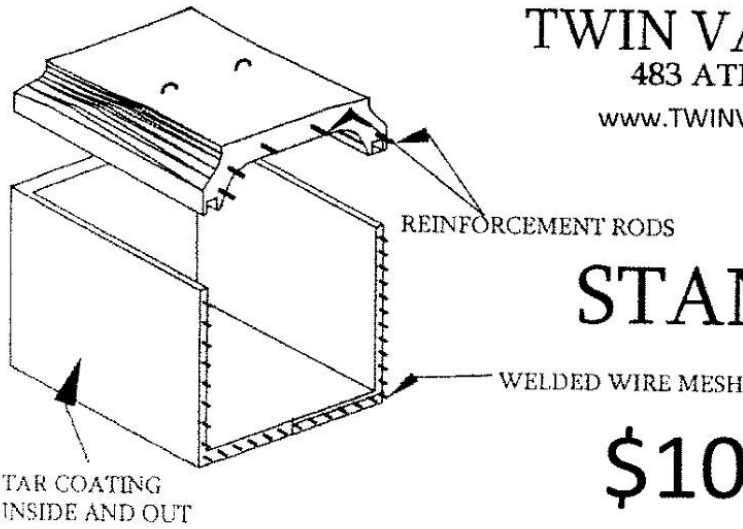

TWIN VALLEY MEMORIAL PARK

483 ATHENA DRIVE, DELMONT PA 15626

www.TWINVALLEYMEMORIALPARK.com (724) 468-5184

STANDARD VAULT

$1050.00