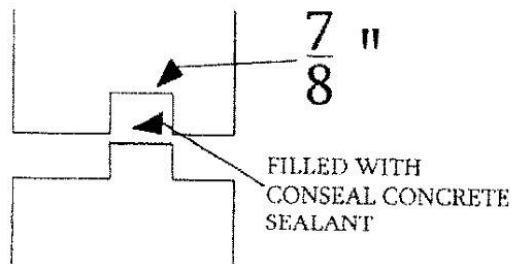

ALL PRICES ARE SUBJECT TO CHANGE WITHOUT NOTICE!